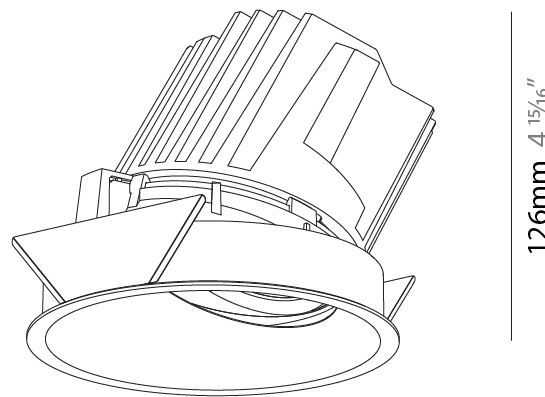

OPTICAL

Reflector°: 10
 Adjustability: Fixed

RATINGS AND CERTIFICATIONS

Certified By: Certified for North American Standards
 IP rating: IP20

Ø 125mm 4 15/16"

Ø 139mm 5 1/2"

BIONIQ ROUND WALLWASH RECESSED

A35344-