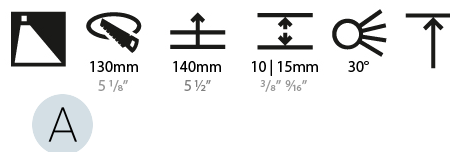

OPTICAL

Reflector°: 10
 Adjustability: Fixed

RATINGS AND CERTIFICATIONS

Certified By: Certified for North American Standards
 IP rating: IP20

Ø 125mm 4 15/16"

Ø 139mm 5 1/2"

BIONIQ ROUND WALLWASH RECESSED

A35344-